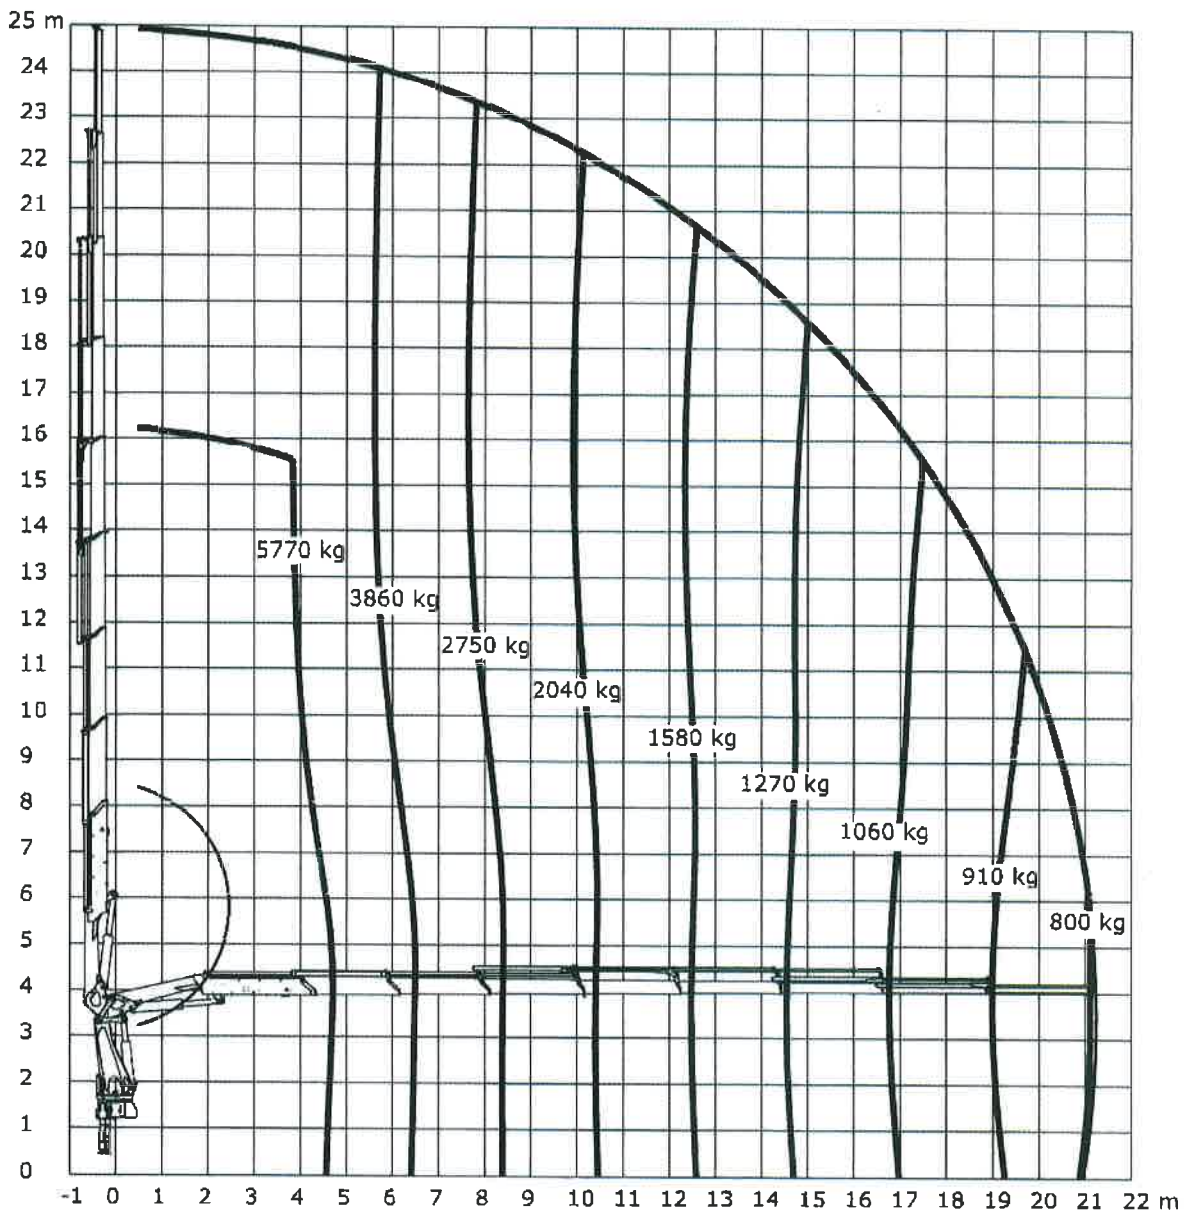

Technical Information 3220-K			
Lifting capacity diagram, K8		Catalogue no. 31 098	Section 328
		Date 14-08-2012	Page 1 (1)

KB25A – PD62876

8 hydrauliske utskyt – ingen manuelle

Loading group: EN12999 H1/B3